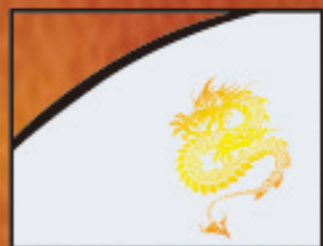

WD-2111 9.2 X 12.2 cm

WD-2113 9.2 X 12.2 cm

WD-2115 13.5 X 18 cm

Clean surface thoroughly with a paper towel and rubbing alcohol.

Peel backing from decal making sure to leave vinyl decal on transparency tape. Holding away from surface with fingers on either side, position decal.

Place decal on surface. With a coins or fingers starting from center out, rub firmly to assure a smooth secure bond.

Remove transparency tape leaving only the decal on the surface.