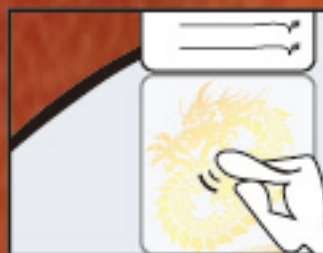

WD-2111 9.2 X 12.2 cm

WD-2113 9.2 X 12.2 cm

WD-2115 13.5 X 18 cm

Clean surface thoroughly with a paper towel and rubbing alcohol.

Peel backing from decal making sure to leave vinyl decal on transparency tape. Holding away from surface with fingers on either side, position decal.

Place decal on surface. With a coins or fingers starting from center out, rub firmly to assure a smooth secure bond.

Remove transparency tape leaving only the decal on the surface.